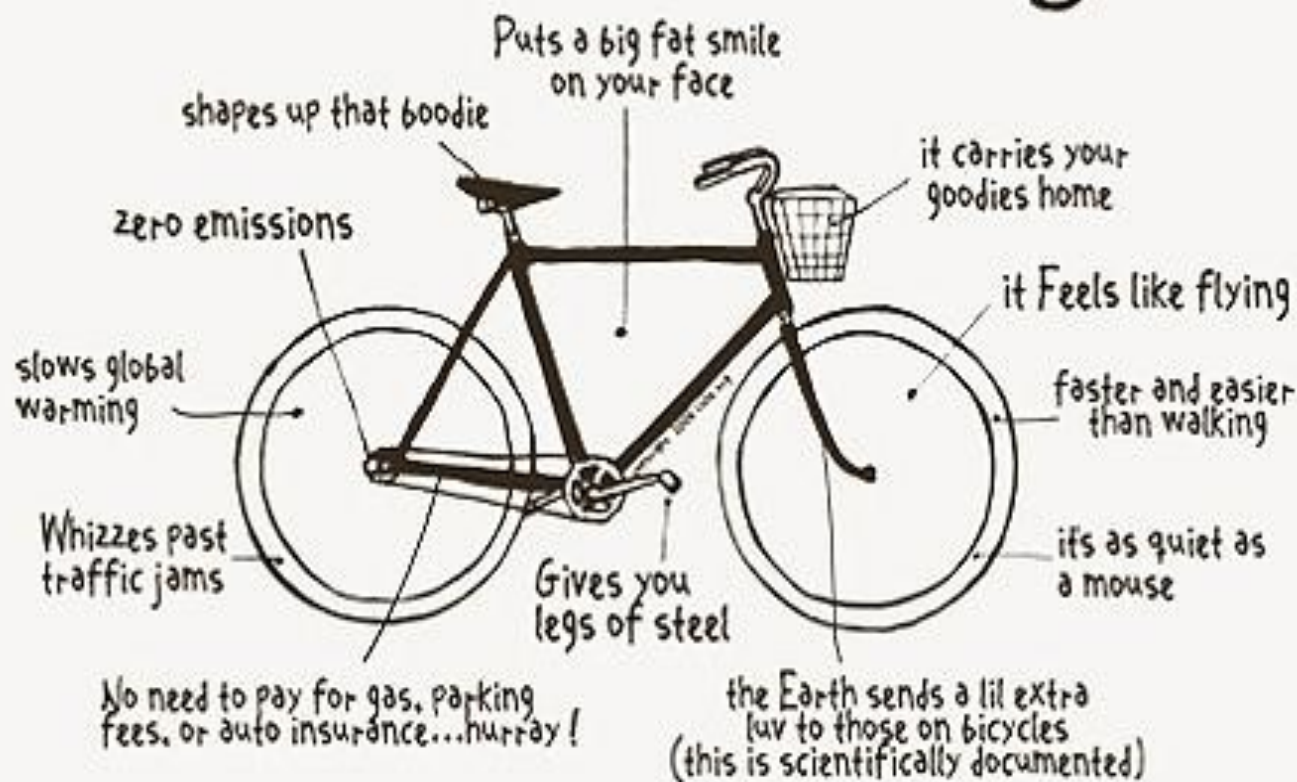

TUESDAY, 22 SEPTEMBER
2015

WWF® Nord occidentale

Meeting at the school.

We are leaving....

|

Benefits of a Bicycle

Why cycling

Choose **the bicycle** as a means of transportation has many advantages: the bike is in fact a means versatile, environmentally friendly, economical, convenient and healthy. It is perfect for getting around the city, to go to work, to keep fit, to relax, to explore the countryside and do ecological travel and contact with nature .

We get to the beach where our WWF friends are waiting for us

We are breathing sea breeze

An interesting lesson on our environment protection

Smiling at Mondello Beach

There is always someone late...But we appreciate the effort at the participation, especially if he/she comes from far away...